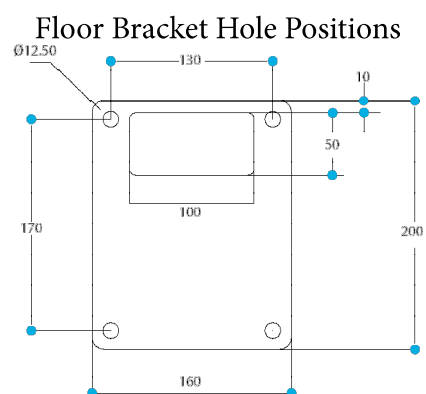

EISEGRIP® Post for floor mounted drop down toilet rails. Type T41

Code	Description
EGT41.SP	Standard Post- Powder Coated Silver Pearl 304 Stainless Steel
EGT41.W	Standard Post- Powder Coated White 304 Stainless Steel