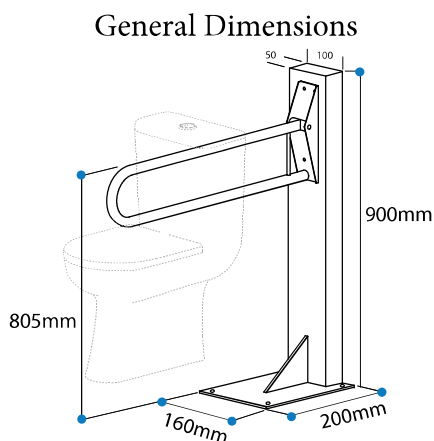

EISEGRIP® Post for floor mounted drop down toilet rails. Type T41

Code	Description
EGT41.SP	Standard Post- Powder Coated Silver Pearl 304 Stainless Steel
EGT41.W	Standard Post- Powder Coated White 304 Stainless Steel