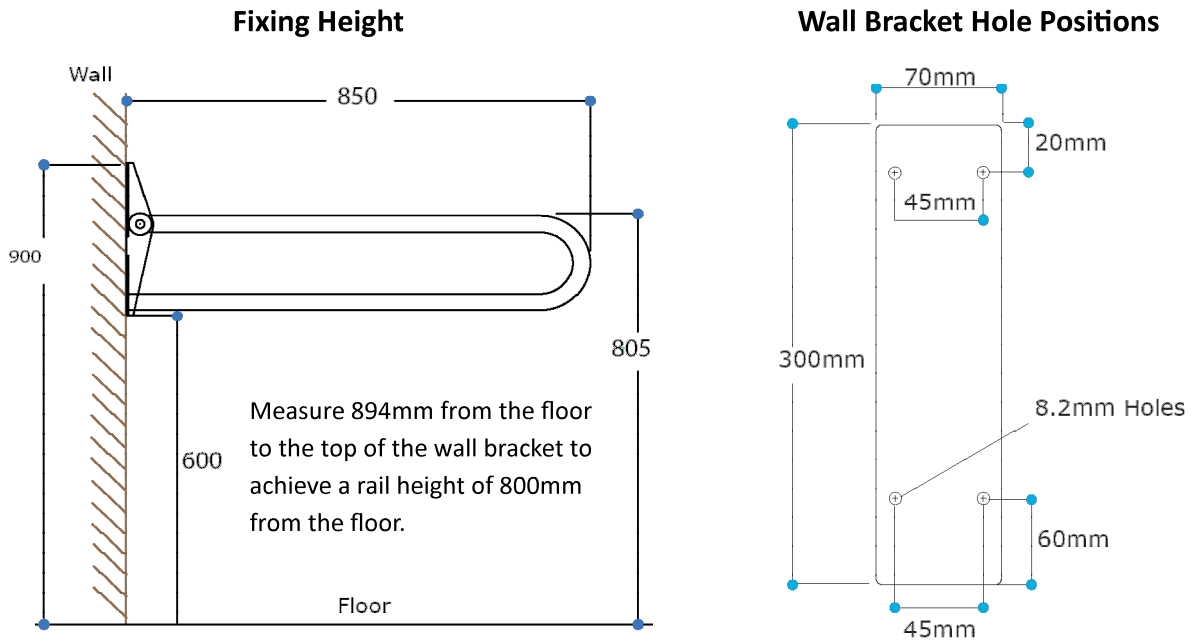

# EGT40 AUTOHOLD DROP DOWN TOILET RAIL

Dimensions for all wall mounted T40 installations.