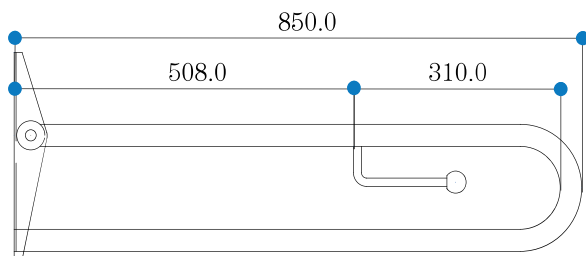

Design Options

With Roll Holder